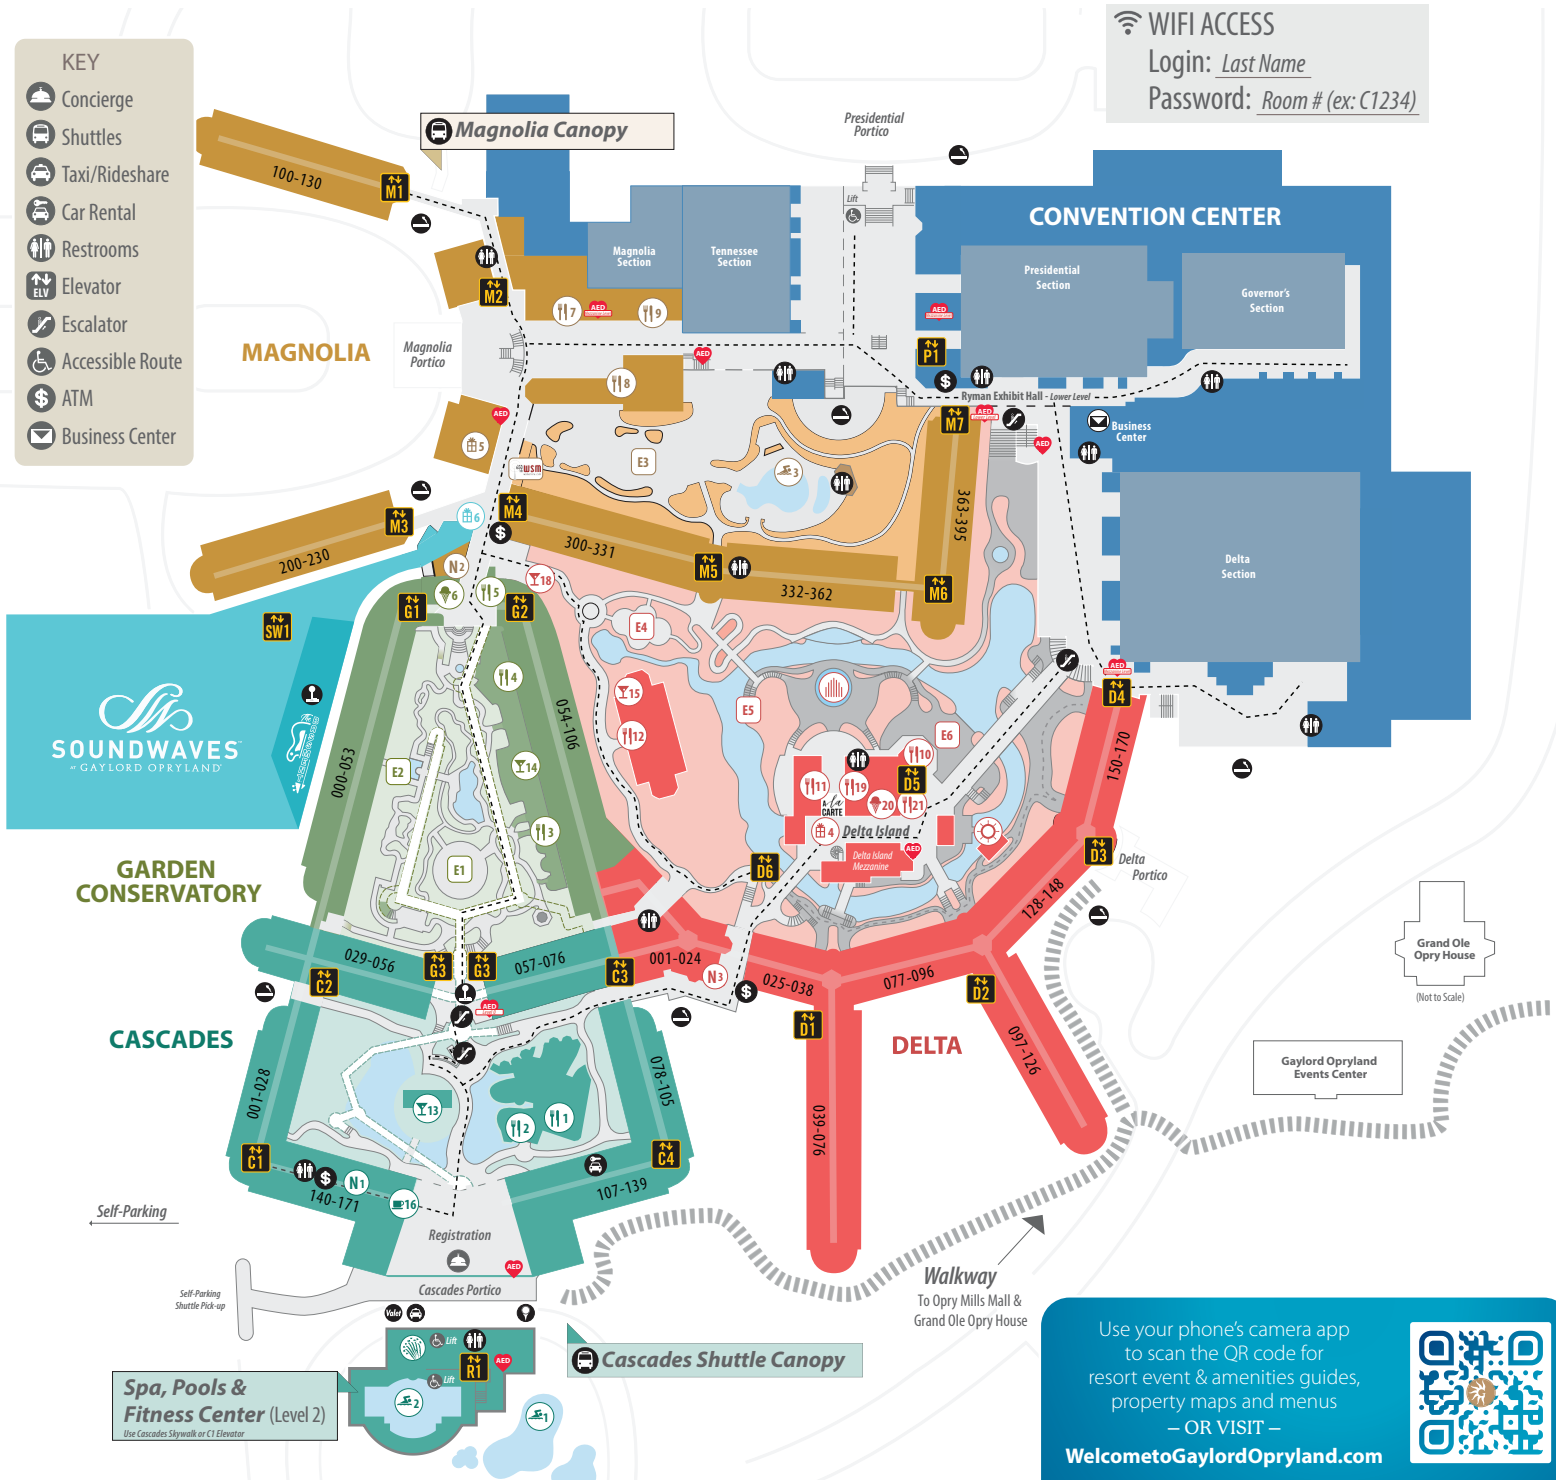

ROOM # _____ SECTION FLOOR ROOM

C Cascades G Garden
D Delta M Magnolia

NEAREST ELEVATOR

WIFI ACCESS
Login: Last Name
Password: Room # (ex: C1234)

- KEY
- Concierge
 - Shuttles
 - Taxi/Rideshare
 - Car Rental
 - Restrooms
 - Elevator
 - Escalator
 - Accessible Route
 - ATM
 - Business Center

Use your phone's camera app to scan the QR code for resort event & amenities guides, property maps and menus
— OR VISIT —
WelcometoGaylordOpryland.com

FOOD & DRINK

- Cascades American Café
- Wasabi's Sushi Bar
- Solario Cantina (Lower Level)
- Ravello (Lower Level)
- Conservatory Café
- Bravo Gelato
- Fuse Sports Bar
- Jack Daniel's
- Findley's
- Stax Burgers
- Paisano's Pizzeria & Vino
- Old Hickory Steakhouse
- The Falls
- Conservatory Wine Bar (Lower Level)
- Library Lounge
- Cocoa Bean Coffee House
- American Craft Tavern
- Delta Marketplace / CARTE
- Carvel / Auntie Anne's
- Cinnabon

SHOPPING

- N1 Cascades Necessities
- N2 Magnolia Necessities
- M5 Magnolia Shops
 - Swarovski
 - Savannah's
 - Cowboys & Angels
- D6 SoundWaves Signature Store

- N3 Delta Necessities
- D4 Delta Island Shops
 - The Opry Shop
 - Johnston & Murphy
 - Amelia's Boutique
 - Kids' Korral

EVENT LOCATIONS

- E1 Crystal Gazebo
- E2 Lion's Head Fountain
- E3 Magnolia Courtyard
- E4 Delta Pavilion
- E5 Delta Landing
- E6 Water's Edge

YOUR GUIDE TO GAYLORD OPRYLAND'S Convention Center, Meeting & Exhibition Space